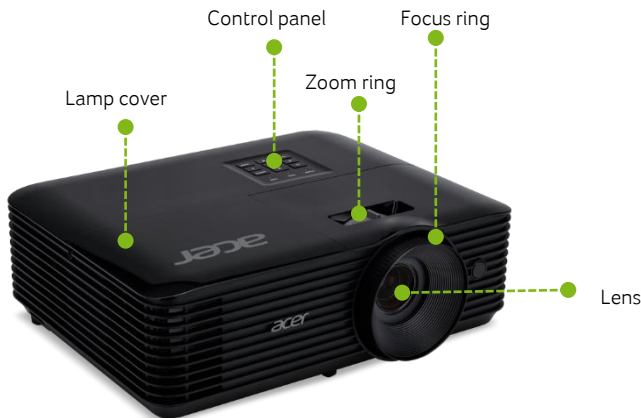

acer

BRIGHT, CLEAR,
AND WIRELESS

Acer X1127i

Wireless Projection

SVGA (800 x 600)

4,000 ANSI lumens

24/7 operation

Product Specifications

Model name	X1127i
Projection system	DLP®
Resolution	SVGA(800 x 600) Maximum WUXGA (1,920 x 1,200)
Brightness	4,000 ANSI Lumens (Standard), 3,200 ANSI Lumens (ECO),(Compliant with ISO 21118 standard)
Aspect ratio	4:3 (Native), 16:9 (Supported)
Contrast ratio	20,000:1 Dynamic Black
Throw ratio	1.94 ~ 2.16 (51" @2m)
Zoom ratio	1.1X
Projection lens	F= 2.41~2.53, f = 21.85~24.01mm Manual Zoom & Focus
Lamp life	6,000 Hours (Standard) 30,000 Hours (ECO)
Noise level	27 dBA (ECO)
Input interface	Analog RGB/Component Video (D-sub) x 1 HDMI (Video, Audio, HDCP) x 1 PC Audio (Stereo mini jack) x 1 Composite Video (RCA) x 1
Output interface	DC Out (5V/1A, USB Type A) x 1 Analog RGB (D-sub) x 1
Control interface	RS232 (D-sub) x 1
Network Interface	USB (Type A) x 1, for wireless dongle
Dimensions	313 x 240 x 113.7mm (12.3" x 9.4" x 4.5")
Weight	2.75kg (6.06lb)

Product View

Standard Accessory

Wireless
Projection-Kit
UWA5

Optional Accessory

3D Glasses
E4W

Ceiling Mount
CM-01S

Ceiling Mount
CM-02S

Brightness

Acer Bluelightshield allows users to lower levels of blue light to lessen the negative effects of blue light exposure. There are three levels of filter in projector suitable for different scenario. Each level also contains dynamic mechanism that will optimize the blue light level based on content. Bluelightshield can reduces up to 30% blue light and protect your eyes.