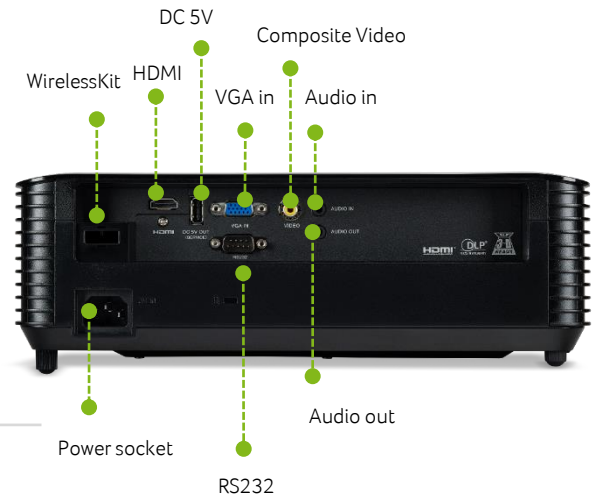

acer

BRIGHT, CLEAR,
AND WIRELESS

Acer X1127i

Wireless Projection

SVGA (800 x 600)

4,000 ANSI lumens

24/7 operation

Product Specifications

Model name	X1127i
Projection system	DLP®
Resolution	SVGA(800 x 600) Maximum WUXGA (1,920 x 1,200)
Brightness	4,000 ANSI Lumens (Standard), 3,200 ANSI Lumens (ECO),(Compliant with ISO 21118 standard)
Aspect ratio	4:3 (Native), 16:9 (Supported)
Contrast ratio	20,000:1 Dynamic Black
Throw ratio	1.94 ~ 2.16 (51" @2m)
Zoom ratio	1.1X
Projection lens	F= 2.41~2.53, f = 21.85~24.01mm Manual Zoom & Focus
Lamp life	6,000 Hours (Standard) 30,000 Hours (ECO)
Noise level	27 dBA (ECO)
Input interface	Analog RGB/Component Video (D-sub) x 1 HDMI (Video, Audio, HDCP) x 1 PC Audio (Stereo mini jack) x 1 Composite Video (RCA) x 1
Output interface	DC Out (5V/1A, USB Type A) x 1 Analog RGB (D-sub) x 1
Control interface	RS232 (D-sub) x 1
Network Interface	USB (Type A) x 1, for wireless dongle
Dimensions	313 x 240 x 113.7mm (12.3" x 9.4" x 4.5")
Weight	2.75kg (6.06lb)

Product View

Standard Accessory

Wireless
Projection-Kit
UWA5

Optional Accessory

3D Glasses
E4W

Ceiling Mount
CM-01S

Ceiling Mount
CM-02S

Brightness

Enhanced Usability

- Wireless projection frees you from cable chaos (default)
- Hidden dongle design
- 3W built-in speaker
- 24/7 operation

Installation flexibility

- 40-degree Auto H/V keystone
- Auto ceiling-mounted correction
- AC power on
- I/O power on